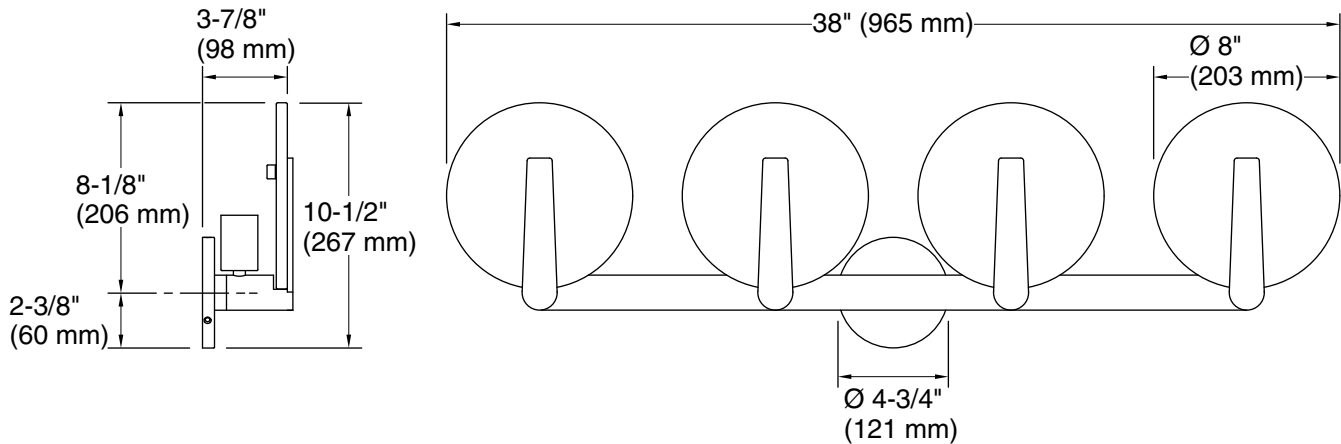

Required Electrical Service

One circuit required.

120 V, 2 A, 60 Hz

Notes

Install this product according to the installation instructions.

Technical Information

All product dimensions are nominal.

Material: Glass, Aluminum, Steel, Brass

Number of Lights: 4

Lighting Type: Socket-based

Socket Type: E-26 Medium

Number of Shades: 4

Shade Type: Etched Glass

Hanging Type: Non-hanging