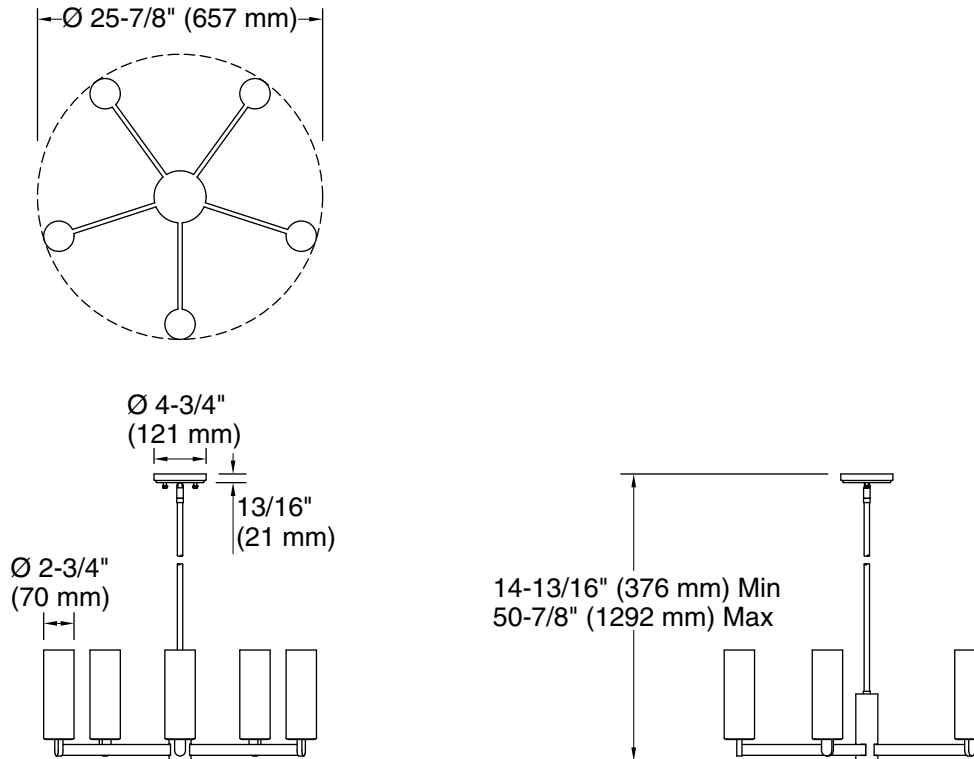

Features

- Rounded glass shades join pristinely with decorative mounts, creating an elegant simplicity
- Height adjustable from 14-13/16" (376 mm) to 50-7/8" (1292 mm)
- Candelabra base (E12) socket, works best with B11 or T8 bulb (sold separately)
- Suitable for damp locations, per UL 1598
- Suitable for sloped ceiling installations not to exceed 15°
- Includes installation hardware
- Coordinates with other products in the Crue collection

Required Electrical Service

One circuit required.

120 V, 1.67 A, 60 Hz

Notes

Install this product according to the installation instructions.

Technical Information

All product dimensions are nominal.

Material:	Steel, Glass, Aluminum, Brass
Number of Lights:	5
Lighting Type:	Socket-based
Socket Type:	E-12 Candelabra
Number of Shades:	5
Shade Type:	Clear Glass
Hanging Type:	Downrod
Downrod Detail:	3 x 12" (305 mm), 1 x 6" (152 mm)
Height:	14-13/16" (376 mm) - 50-13/16" (1291 mm)