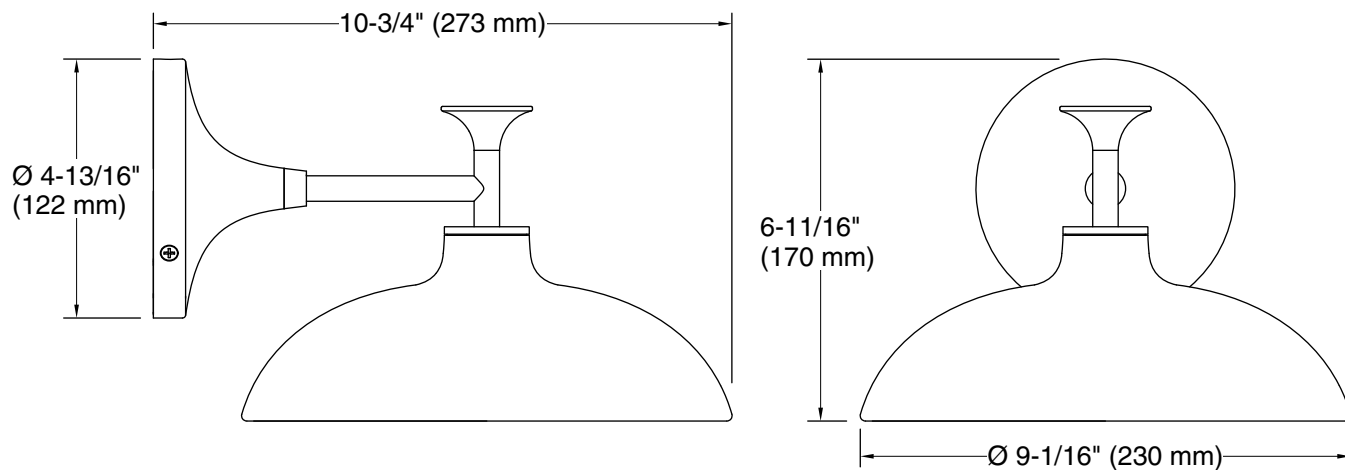

Required Electrical Service

One circuit required.

120 V, 60 Hz

Technical Information

All product dimensions are nominal.

Material: Steel, Aluminum, Glass

Number of Lights: 1

Lighting Type: Socket-based

Socket Type: E-12 Candelabra

Number of Shades: 1

Shade Type: Glass - clear